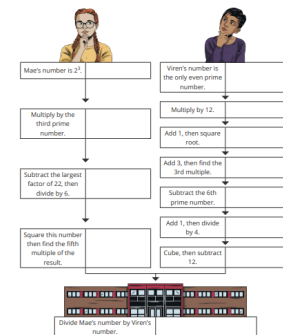

Year 6 have been solving logic and math puzzles this week. They had to solve the crime of the Stolen Biscuit, find the solution to Shape Sudoku puzzles and use their mathematical knowledge to solve some challenging questions. They have also written informal letters to siblings regarding the horrors of life in a Victorian workhouse!